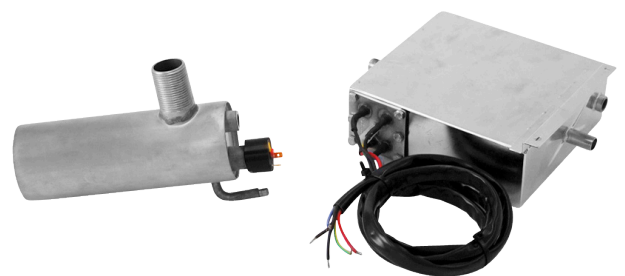

# STEAM GENERATORS

Steam generators are used in different areas and products, both for household and professional use. The Backer steam generator is produced mainly in co-operation with our customers to be fully adapted in specific applications. We are also working to provide more universal solutions.

Type of heating	Steam
Material	Stainless steel: AISI 304/EN 1.4303 AISI 316L/EN 1.4404
Dimension	Adapted to fit the application
Fields of application	Steam saunas Steam washing within industry and household Weed killing Irons Shower cabins Inhalators Ovens within professional and household use Sterilizers Tumble driers Dish washers

Types	Backer provides a great number of options for instance thermostats, temperature- and level sensors, cable harness, connection boxes, etc
Others	Operating temperature: 100-120°C Maximum pressure 6 bar depending on design