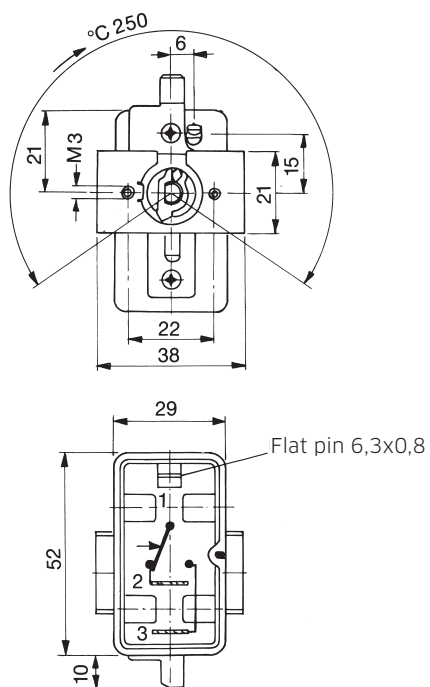

## Description

Capillary type T-labled 120°C, breaking capacity 16A/400V

## Tecnical specification

Contact function	Temp. range	Bulb diameter D	Bulb length L	Capillary length K	Item number
Switching 1-pole	0-200°C	6 mm	92 mm	1150 mm	1160 156 301
Switching 1-pole	20-500°C	8 mm	150 mm	1000 mm	1160 156 303