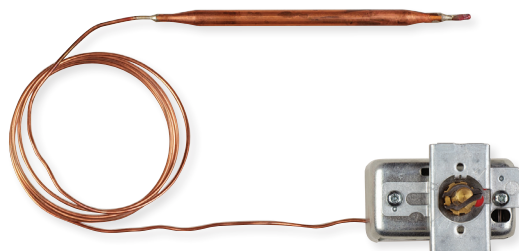

## Description

Capillary type T-labled 120°C, breaking capacity 16A/400V

## Tecnical specification

Contact function	Temp. range	Bulb diameter D	Bulb length L	Capillary length K	Item number
Switching 1-pole	0-200°C	6 mm	92 mm	1150 mm	1160 156 301
Switching 1-pole	20-500°C	8 mm	150 mm	1000 mm	1160 156 303