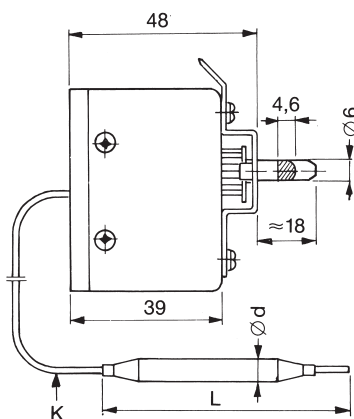

## Description

Capillary type T-labled 120°C, breaking capacity 16A/400V

## Tecnical specification

Contact function	Temp. range	Bulb diameter D	Bulb length L	Capillary length K	Item number
Switching 1-pole	0-200°C	6 mm	92 mm	1150 mm	1160 156 301
Switching 1-pole	20-500°C	8 mm	150 mm	1000 mm	1160 156 303